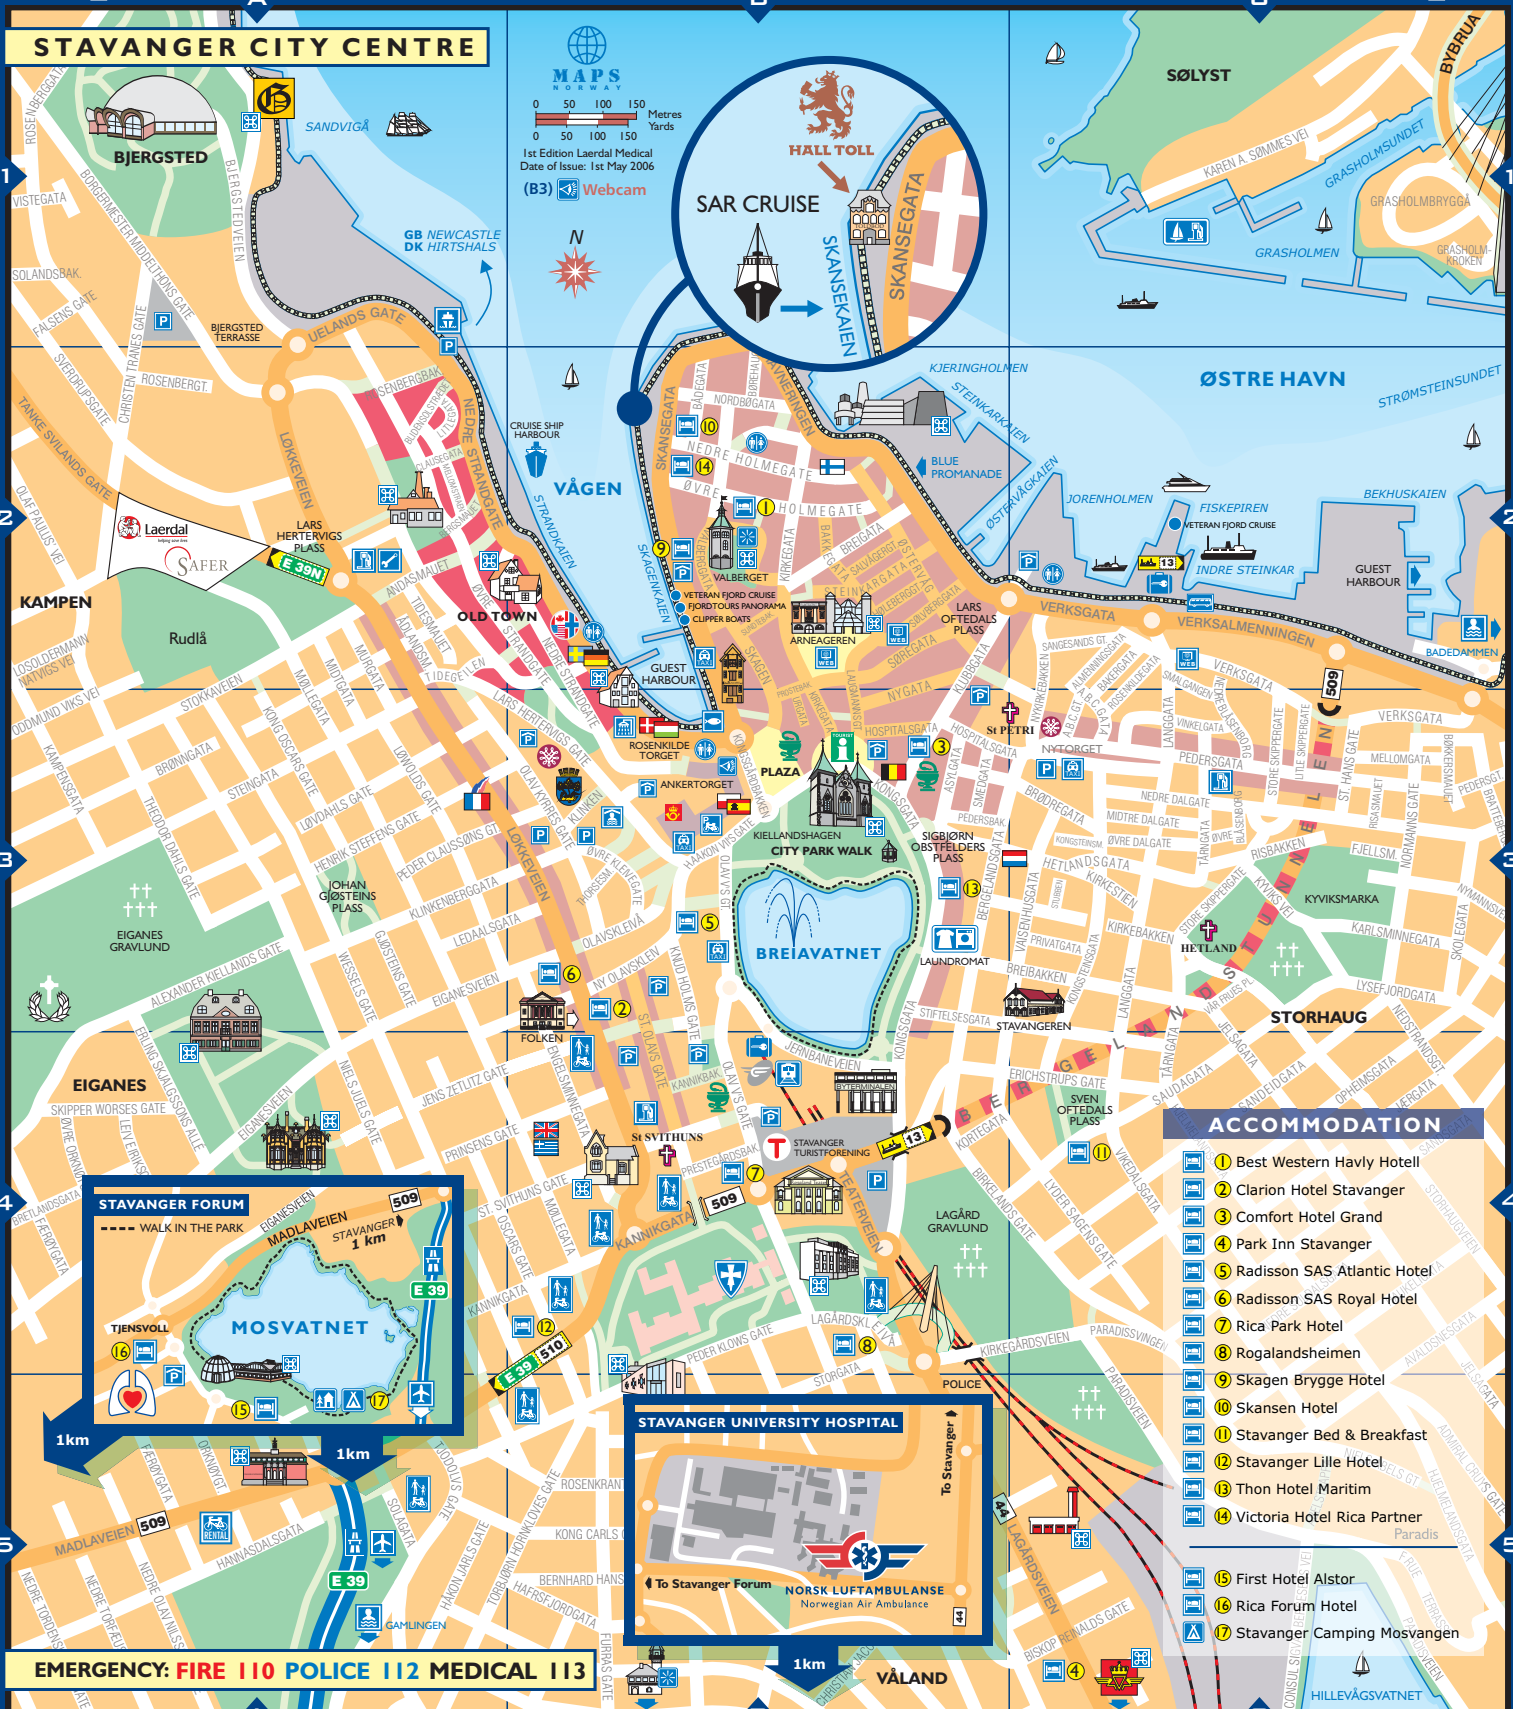

MAPS NORWAY
0 50 100 150
Metres
0 50 100 150
Yards
1st Edition Laerdal Medical
Date of Issue: 1st May 2006
(B3) Webcam

SAR CRUISE

HALL TOLL

SKANSEKAIEN

SKANSEGATA

STAVANGER FORUM

WALK IN THE PARK

MADLAVEIEN

STAVANGER 1 km

MOSVATNET

TJENSVOLL

STAVANGER UNIVERSITY HOSPITAL

NORSK LUFTAMBULANS

Norwegian Air Ambulance

1. **ACCOMMODATION**
2. 1 Best Western Havly Hotel
   - 2 Clarion Hotel Stavanger
   - 3 Comfort Hotel Grand
   - 4 Park Inn Stavanger
   - 5 Radisson SAS Atlantic Hotel
   - 6 Radisson SAS Royal Hotel
   - 7 Rica Park Hotel
   - 8 Rogalandsheimen
   - 9 Skagen Brygge Hotel
   - 10 Skansen Hotel
   - 11 Stavanger Bed & Breakfast
   - 12 Stavanger Lille Hotel
   - 13 Thon Hotel Maritim
   - 14 Victoria Hotel Rica Partner
   - 15 First Hotel Alstor
   - 16 Rica Forum Hotel
   - 17 Stavanger Camping Mosvangen

600m 1200m 1800m

Sola Sandnes Kristiansand Hilllevåg Mariero Sandnes